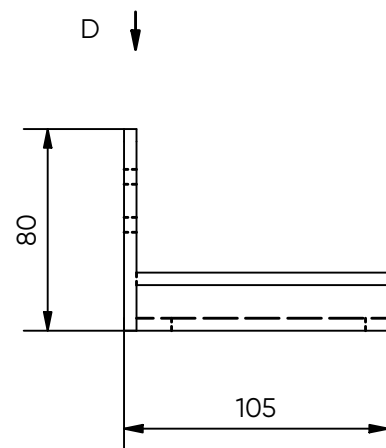

L-profile

L120x80x105x5mm M16

Art. No:	17024
Weight:	0,8 kg
Dimensions:	120x80x105x5mm - M16
Materials:	Steel grade: S235 Surface treatment: Galvanized acc. to EN-ISO 1461
Installation:	
Use:	Light construction e.g. playgroundsets, sheds and deckings
Fixation:	
Products to combine: All Ø76 FIXED FLANGE SERIES All Ø89 FIXED FLANGE SERIES All Ø114 FIXED FLANGE SERIES 58221 - V-76 ROUND FLANGE 200mm M16 58224 - V-76 ROUND FLANGE 200mm M20	

3D-view (1:3)

D (1:3)

Side (1:3)