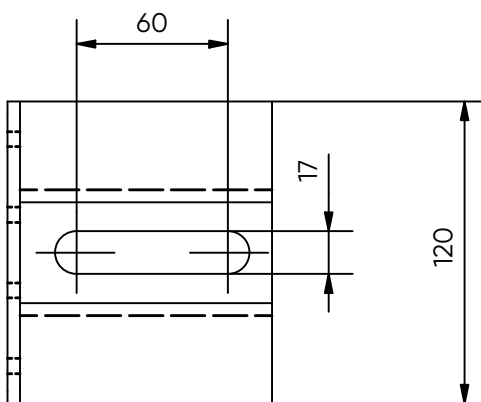

L-profile

L120x80x105x5mm M16

Art. No:	17024
Weight:	0,8 kg
Dimensions:	120x80x105x5mm - M16
Materials:	Steel grade: S235 Surface treatment: Galvanized acc. to EN-ISO 1461
Installation:	
Use:	Light construction e.g. playgroundsets, sheds and deckings
Fixation:	
Products to combine: All Ø76 FIXED FLANGE SERIES All Ø89 FIXED FLANGE SERIES All Ø114 FIXED FLANGE SERIES 58221 - V-76 ROUND FLANGE 200mm M16 58224 - V-76 ROUND FLANGE 200mm M20	

3D-view (1:3)

D (1:3)

Side (1:3)