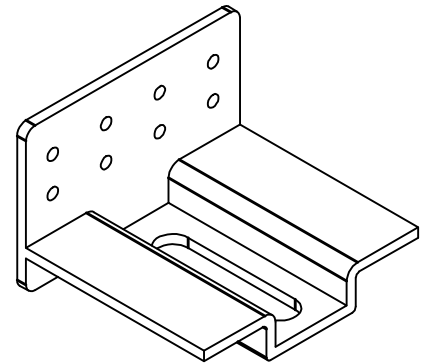

L-profile

L120x80x105x5mm M16

Art. No:	17024
Weight:	0,8 kg
Dimensions:	120x80x105x5mm - M16
Materials:	Steel grade: S235 Surface treatment: Galvanized acc. to EN-ISO 1461
Installation:	
Use:	Light construction e.g. playgroundsets, sheds and deckings
Fixation:	
Products to combine: All Ø76 FIXED FLANGE SERIES All Ø89 FIXED FLANGE SERIES All Ø114 FIXED FLANGE SERIES 58221 - V-76 ROUND FLANGE 200mm M16 58224 - V-76 ROUND FLANGE 200mm M20	

3D-view (1:3)

D (1:3)

Side (1:3)